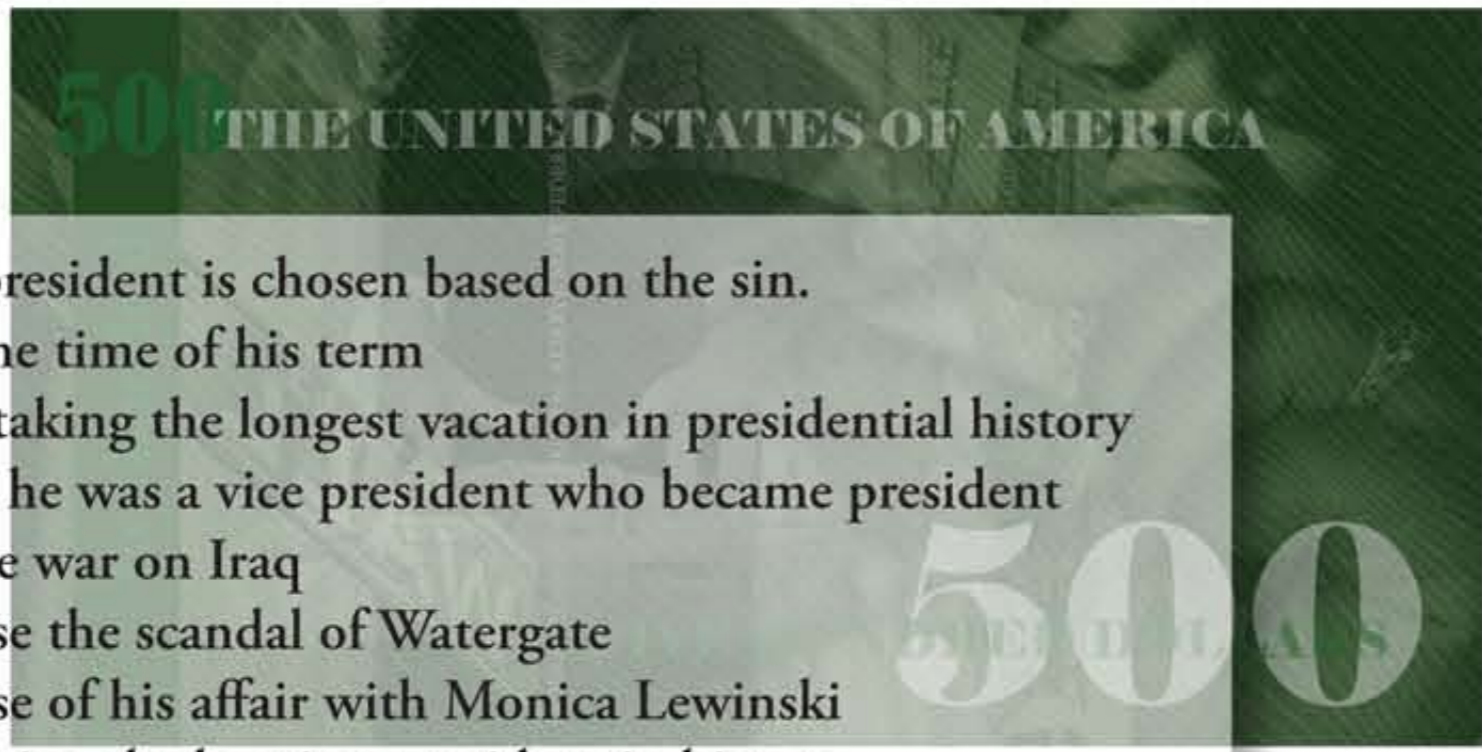

SEVEN DEADLY SINS

PRESIDENTS: Each president is chosen based on the sin.
 Reagan=greed for the time of his term
 Madison=sloth for taking the longest vacation in presidential history
 Tyler=envy because he was a vice president who became president
 Bush=wrath because war on Iraq
 Nixon=pride because the scandal of Watergate
 Clinton=lust because of his affair with Monica Lewinski
 Taft=gluttony for being the heaviest president in history

COLOR: Chosen based on color meaning
 Dark green=greed symbolizing the color of money
 Dark blue=sloth due to its calming abilities
 Yellow green=envy
 Black=wrath symbolizing death and evil
 Purple=pride for its noticeable presence
 Red=lust representing passion and romance
 Yellow=gluttony similar to McDonald's yellow

SPECIAL FEATURES: When magnified the pattern on the front of the bills becomes symbols signifying the sin and representing American culture or history.
 Five Hundred Dollars - enron logo
 One Hundred Dollars - TV guide
 Fifty Dollars - Entertainment tonight logo
 Twenty Dollars - CNN logo for mostly broadcasting war and negative issues
 Ten Dollars - Proud to be an American logo
 Five Dollars - Playboy bunny logo
 One Dollar - McDonald's logo

FRONT: Includes the president, dollar information, and presidential watermark. Also includes security band on side and security pattern in the background.

BACK: Includes a collage of images representing the particular sin and America at the same time. One displays a kid being fed by Mickey and Minnie Mouse at Disney World representing gluttony. Another shows a guy yelling and pointing at a Middle Eastern man signifying wrath.